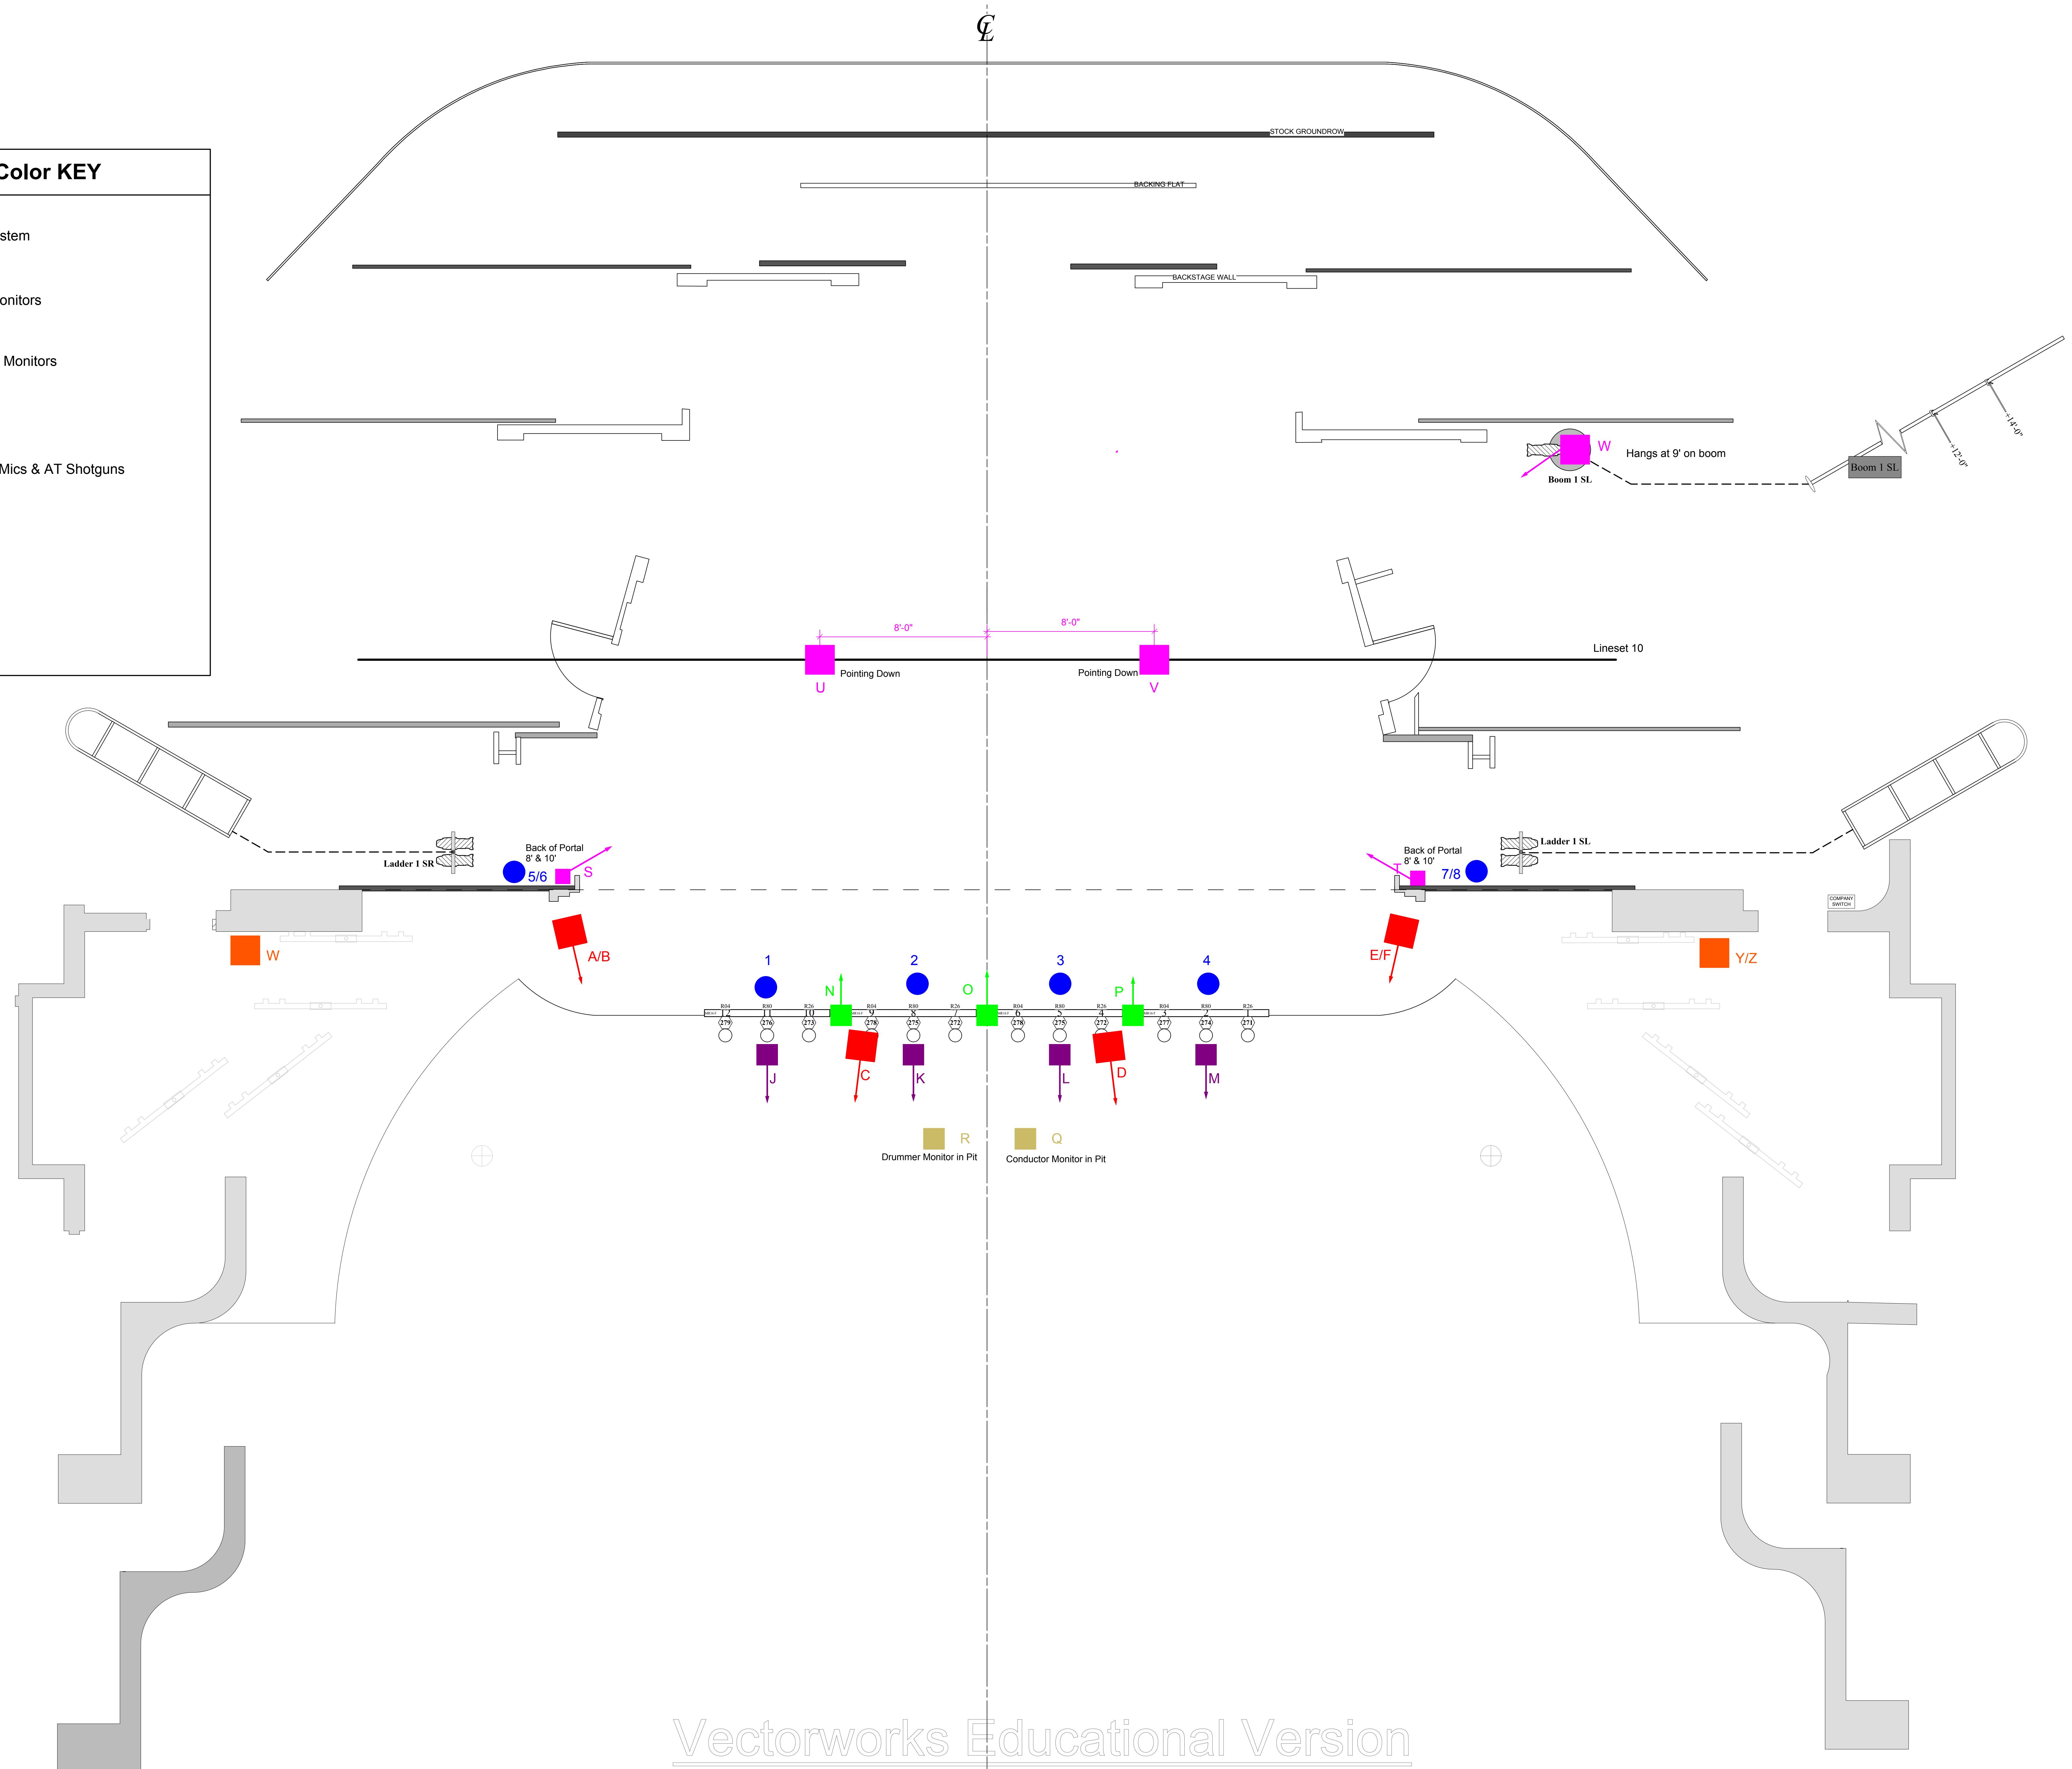

**Color KEY**

- House System
- Offstage Monitors
- Downstage Monitors
- Front Fills
- PCC Floor Mics & AT Shotguns
- Pit Monitor
- Subs

|    |                        |
|----|------------------------|
| 46 | Black Breeze Curtain   |
| 41 | Cyclorama              |
| H1 |                        |
| 49 | No. 6 Electric         |
| 48 | Backing Wall           |
| 47 | Black Scrim            |
| 45 | Border                 |
| 44 | No. 5 Electric         |
| 42 | Black Legs             |
| 40 | Upstage Wall           |
| 38 | Padua Groundrow        |
| 37 | Sky Drop 2.1           |
| 36 | Faux Light Ladders     |
| 35 |                        |
| 34 |                        |
| 33 |                        |
| 32 | No. 4 Electric         |
| 31 | Outside Fence          |
| 30 | Border                 |
| 29 | Black Legs             |
| 28 | 2.1 Window Backing     |
| 27 | Venetian Lanterns      |
| 26 | Padua Walls            |
| 25 | Faux Hemplines         |
| 24 |                        |
| 23 |                        |
| 22 |                        |
| 21 | No. 3 Electric         |
| 20 |                        |
| 19 | Outside Wall           |
| 18 | Petruccio Upstage Wall |
| 17 |                        |
| 16 | Border                 |
| 15 |                        |
| 14 | Wedding Fabric         |
| 13 |                        |
| 12 | Petal Drop Active      |
| 11 | Petal Drop Static      |
| 10 | Audio Monitors         |
| 9  |                        |
| 8  | No. 2 Electric         |
| 6  | Border                 |
| 5  | Black Legs             |
| 3  | Glitter Curtain        |
| 2  | Show Drop              |
| 4  | No. 1 Electric         |
| 1  | False Proscenium       |
| HC | House Curtain          |
| 7  | Movie Screen           |
| A  | = Electrified          |